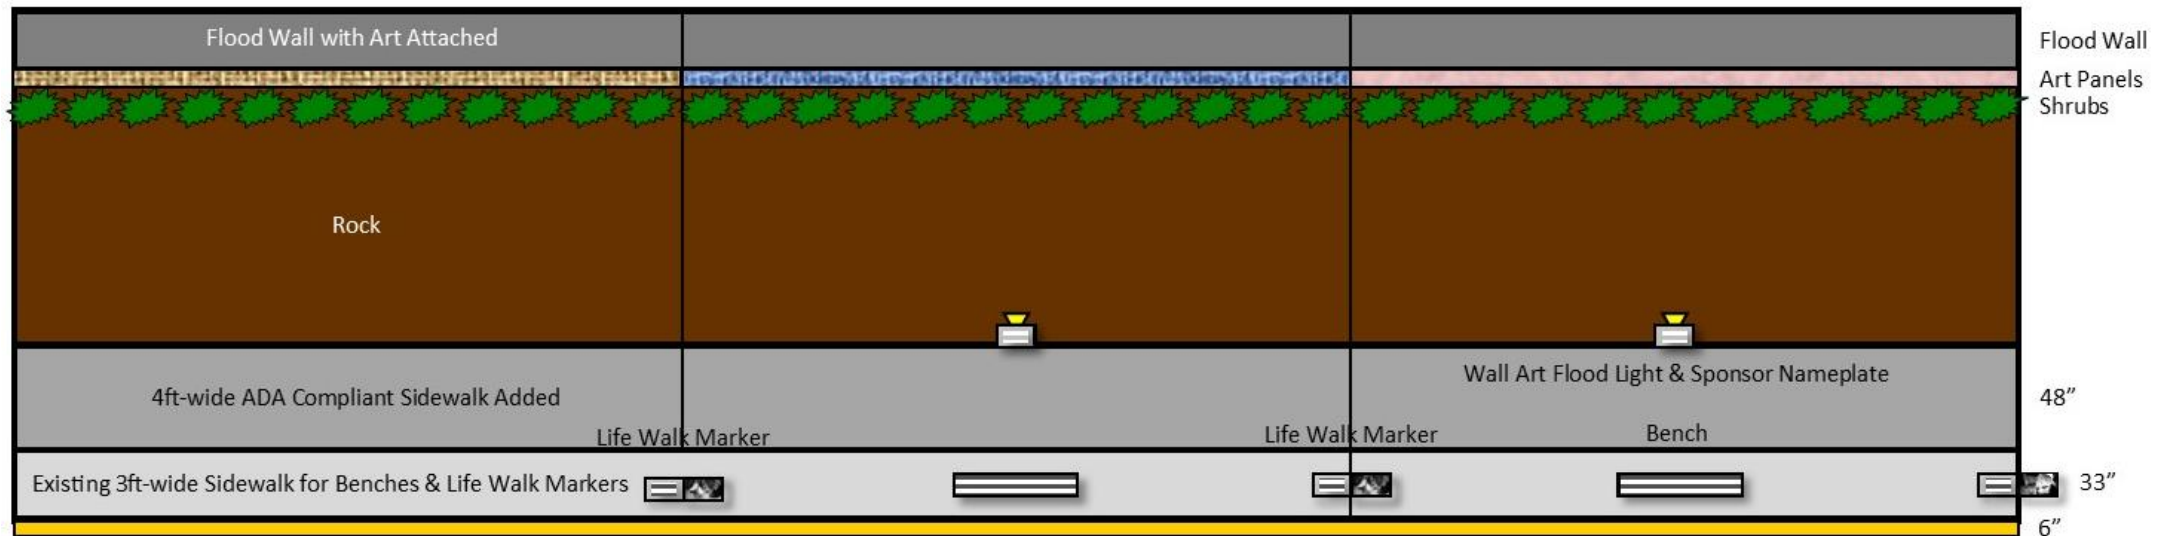

Ali Art Wall & Ali Life Walk

Birdseyeye View - 3 Wall Sections

Ali Center/PARC Garage Drive-Thru Lanes

Ali Art Wall & Ali Life Walk

Application of Art to Flood Wall

- 18 Sections (14'-18'tall x 20'wide)
- High resolution photography of art
- Art reproduced onto vinyl banners
- Banners attached to aluminum frames
- Frames pressure-screwed to wall
- Frames can be removed to inspect wall
- No damage to flood wall