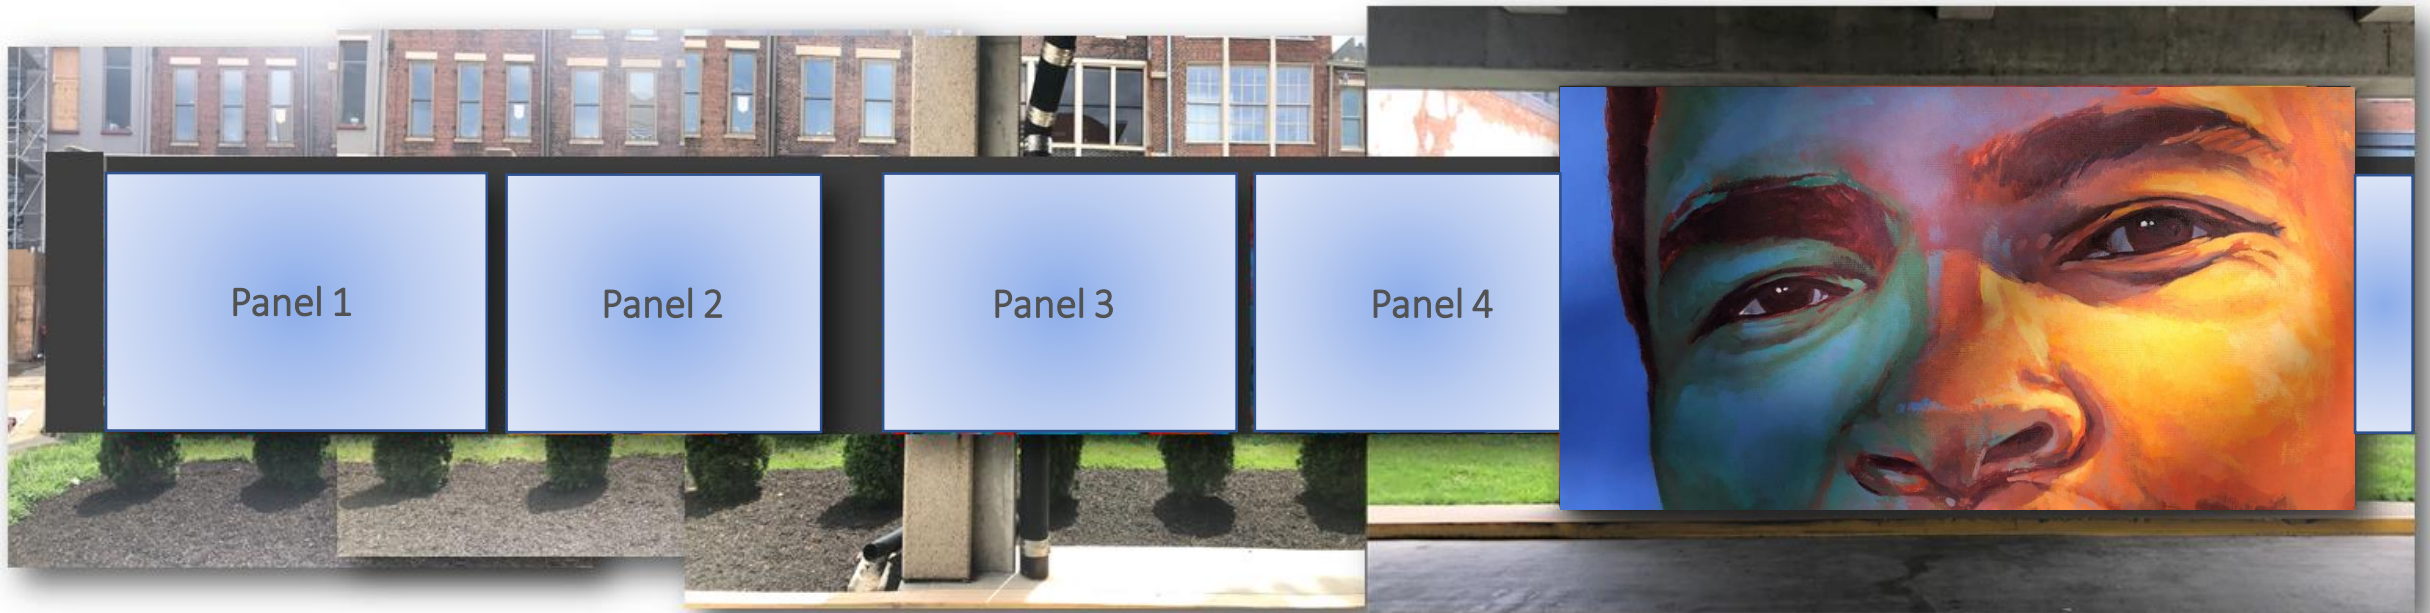

Ali Art Wall & Ali Life Walk

Draft Artwork Applied (to PARC Garage)