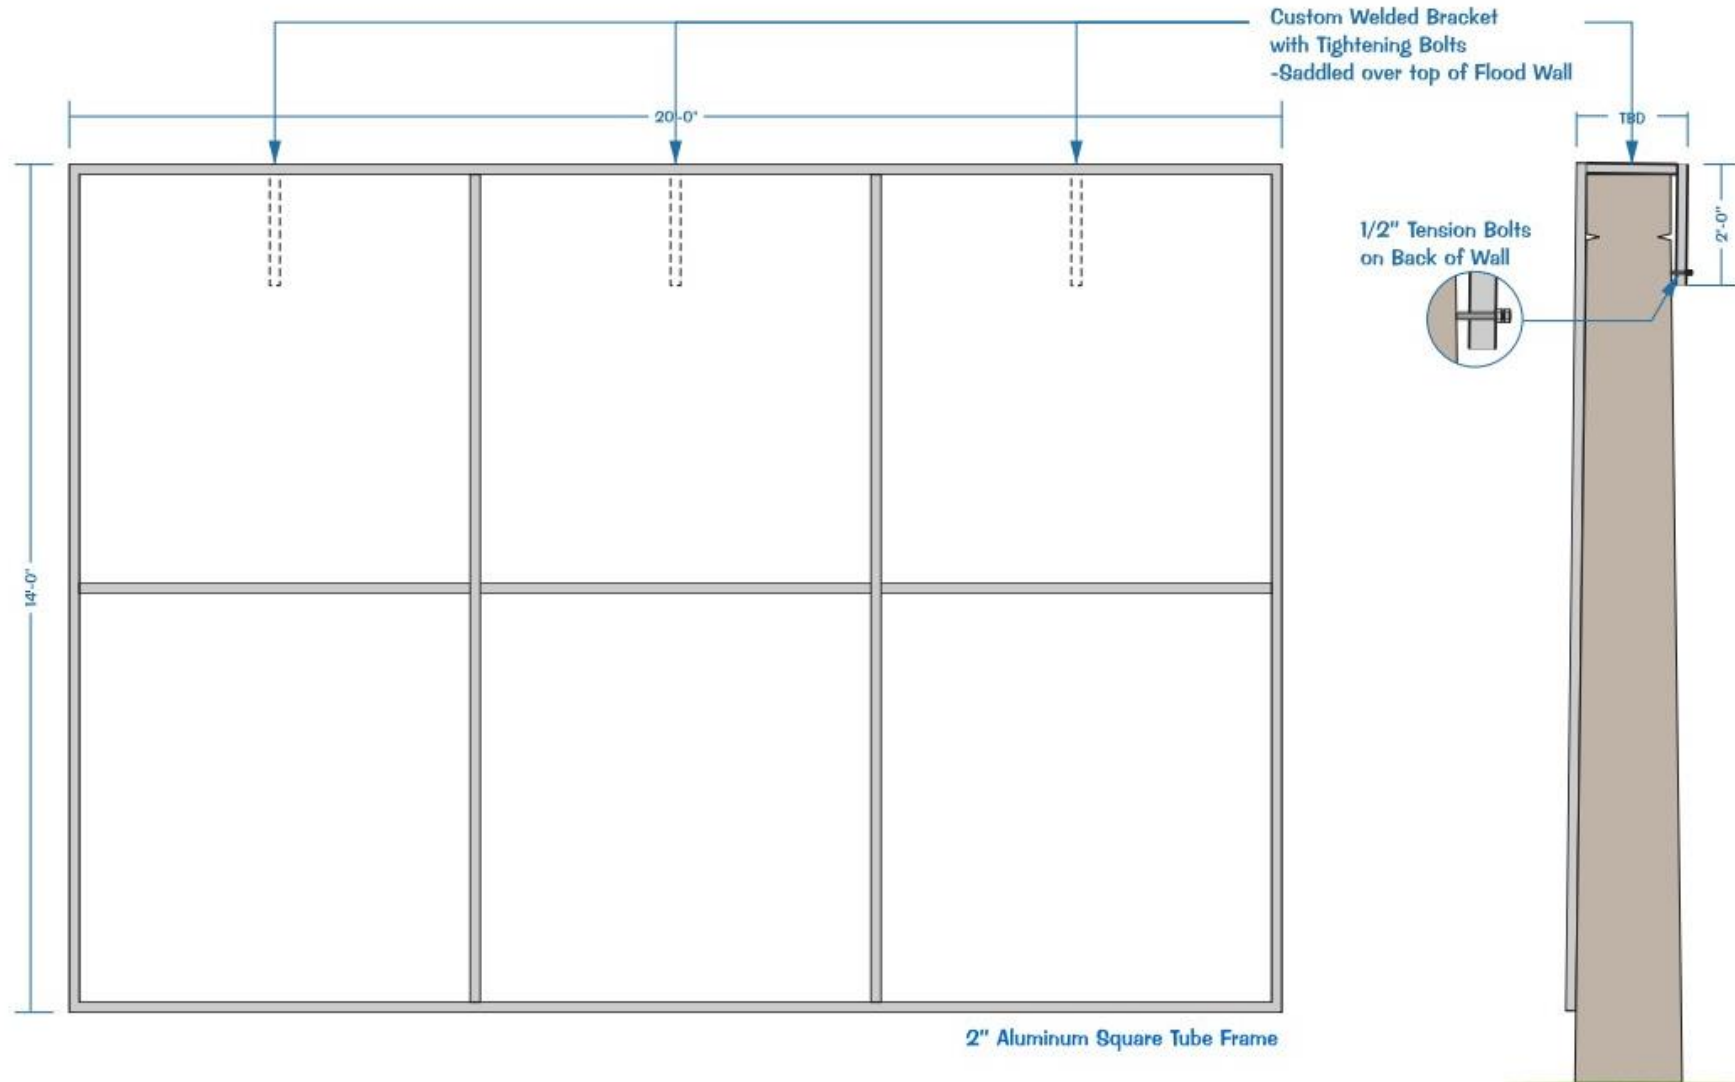

Ali Art Wall & Ali Life Walk

Birdseyeye View - 3 Wall Sections

Ali Center/PARC Garage Drive-Thru Lanes

Ali Art Wall & Ali Life Walk

Application of Art to Flood Wall

- 18 Sections (14'-18'tall x 20'wide)
- High resolution photography of art
- Art reproduced onto vinyl banners
- Banners attached to aluminum frames
- Frames pressure-screwed to wall
- Frames can be removed to inspect wall
- No damage to flood wall

Ali Art Wall & Ali Life Walk

Ali Art Wall & Ali Life Walk

Accessory Items

- 2 Project Title Signs
- Stainless steel with butterfly cut out
- Vinyl Signage Application
- 12" wide
- 24" tall

Ali Art Wall & Ali Life Walk