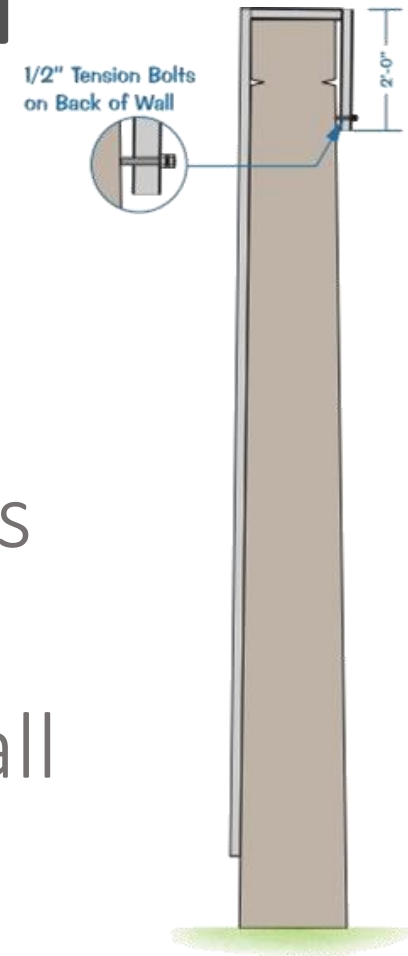

Ali Art Wall & Ali Life Walk

Birdseyeye View - 3 Wall Sections

Ali Center/PARC Garage Drive-Thru Lanes

Ali Art Wall & Ali Life Walk

Application of Art to Flood Wall

- 18 Sections (14'-18'tall x 20'wide)
- High resolution photography of art
- Art reproduced onto vinyl banners
- Banners attached to aluminum frames
- Frames pressure-screwed to wall
- Frames can be removed to inspect wall
- No damage to flood wall

Ali Art Wall & Ali Life Walk

Ali Art Wall & Ali Life Walk

Accessory Items

- 2 Project Title Signs
- Stainless steel with butterfly cut out
- Vinyl Signage Application
- 12" wide
- 24" tall

Ali Art Wall & Ali Life Walk