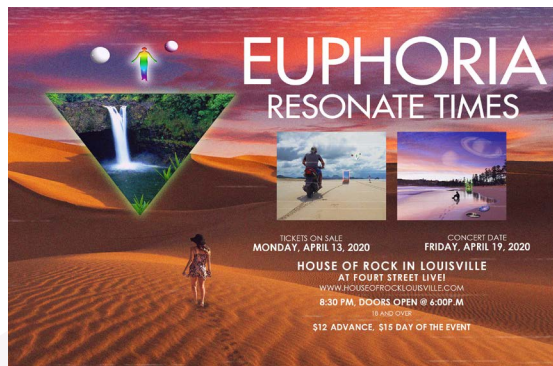

KYLE SHOOK

G R A P H I C D E S I G N

THE
ANGELO
Kentuckiana's Art Magazine

KS KYLE SHOOK

Logos

Made brilliantly simple

Branding

Developed with consistency