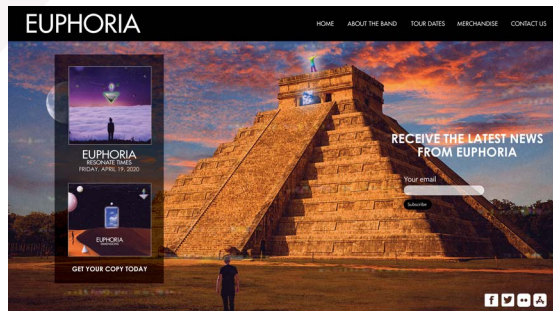

KYLE SHOOK

G R A P H I C D E S I G N

THE
ANGELO
Kentuckiana's Art Magazine

KS KYLE SHOOK

Logos

Made brilliantly simple

Branding

Developed with consistency